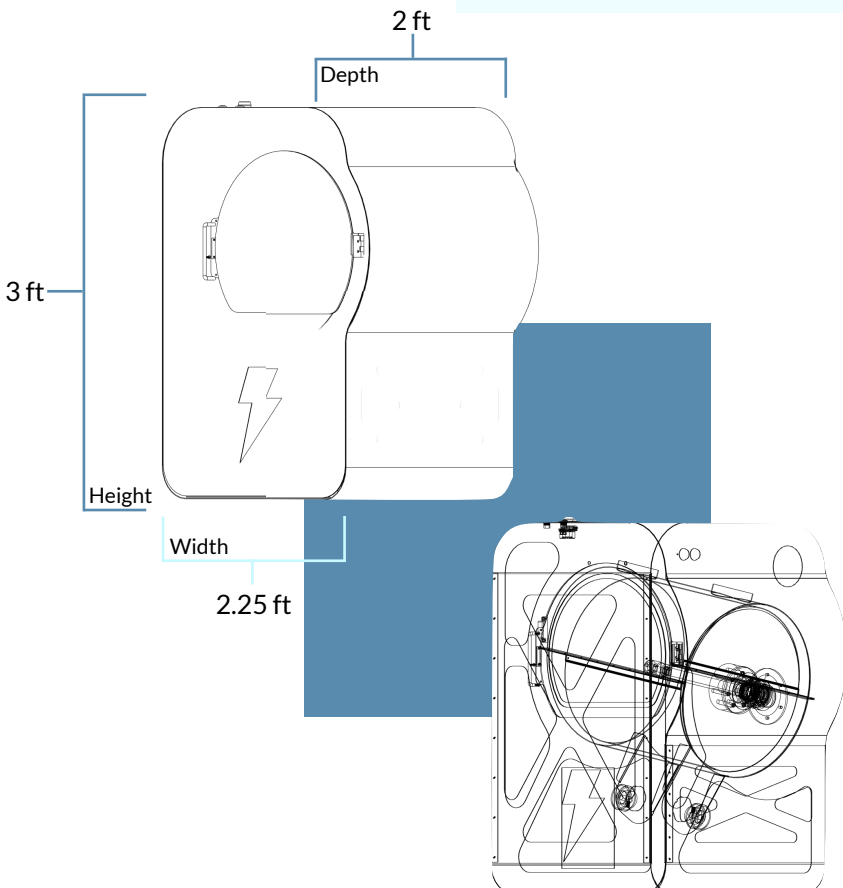

Lightning One

The 10-Minute Washing Machine

Capacity

1.86 cu. ft (14 gal)
Up to 6 lbs per load

Details

110v household outlet compatibility
One button start
Hot/Cold functionality
Three cycles: washing, drying, combo
Max RPMs: 2000

Features

10-minute wash through Lightning Drive*
20-minute dry through Lightning Drive*
Detergent Osmosis
Single unit wash/dry
Streamlined controls
Compact unit for small spaces
10-load detergent reservoir
Easy-load design
Impact resistant internal aluminum frame
Front load easy-view window

Dimensions

Product Dimensions (H x W x D)	3 ft x 2.25 ft x 2 ft
Weight	90 lbs
Depth with Door Open 90°	4 ft
Volume	13.5 cu. ft
Maximum Vent Length	35 ft
Venting Direction	Rear

*10-minute wash and 20-minute dry cycles is based off of hot cycles
*Time is meant for estimation purposes and not meant to be exact