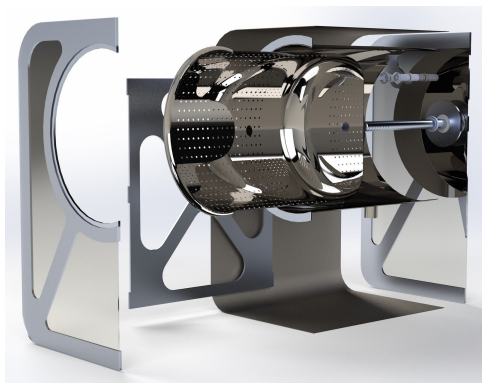

Lightning Clean Executive Summary

Our Mission: To make laundry hassle-free.

One-line pitch: Wash your clothes in under 10 minutes.

Lightning One Description

The Lightning One allows you to wash your clothes in under 10 minutes utilizing state of the art laundry technology known as detergent osmosis. The machine is an attractive, sleek, and space-efficient unit that also has the ability to dry your clothes in under 20 minutes--in the same machine! With Lightning Clean, laundry is no longer your most tedious task. Lightning clean is dedicated to making laundry hassle free from the beginning to the end

Time

The Lightning Clean One® utilizes a high torque, high spin-speed technology, to wash your clothes in under **10 minutes** and dry them in the same machine in under **20 minutes**.

Size

The Lightning One® is beautifully crafted from brushed aluminum and hand tempered glass. It also fits in any apartment taking up less space than ever before. We're talking 2 ft deep, 2.25 ft wide, and 3 ft tall.

Clean

Lightning Clean's innovative Detergent Osmosis® allows water and detergent to originate from the machine's center and through centrifugal force be pulled outwards. This results in increased permeation and cleanliness.